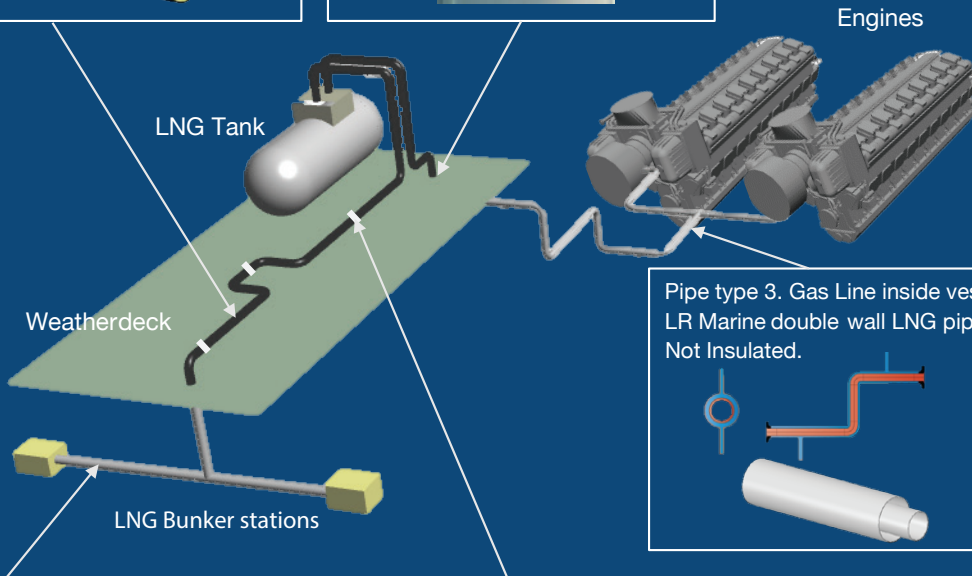

LR MARINE offers a Bunker pipe solution for every application

Pipe type 1. LNG Bunker Line & Gas line on open deck
LR Marine Standard single pipe insulated LNG pipe.

ROXTEC PENETRATIONS

- Less welding of pipes to decks and bulkheads
- Unique sealing and fire stopper for plastic pipes.

Pipe type 3. Gas Line inside vessel
LR Marine double wall LNG pipe. Not Insulated.

Pipe type 2. LNG Line inside vessel
LR Marine standard double wall LNG pipe. Insulated and with external stainless steel cladding

LR Marine pipe supports
All Stainless, AISI 316L, designed for LR Marine pre-insulated pipe systems